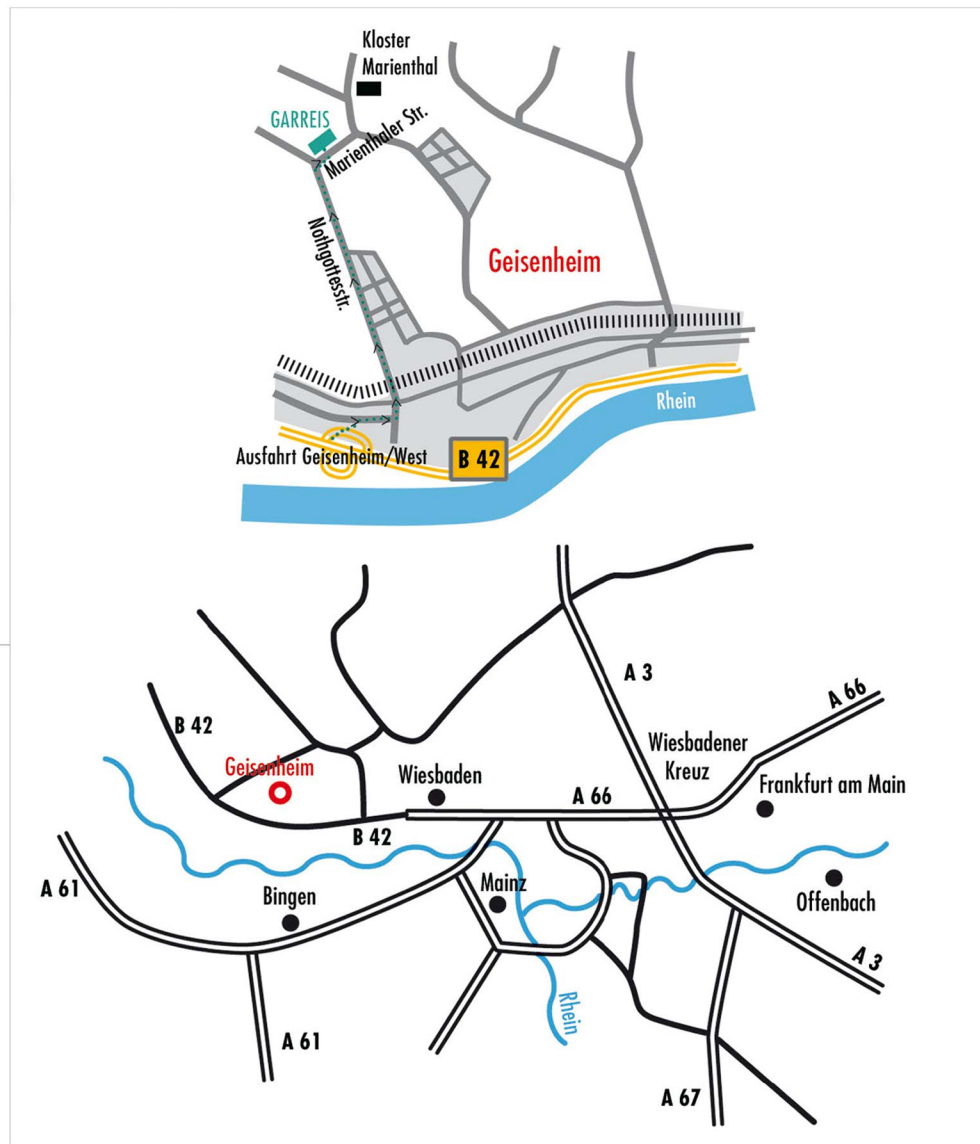

ROADMAP

Wiesbadener Kreuz A3/A66 > on highway A66 – >
 in direction of Wiesbaden/Rüdesheim,
 from Wiesbaden > to B42 in direction of Rüdesheim,
 exit Geisenheim West – Marienthal, follow signs to ‚Kloster
 Marienthal‘

notice for navigation System users: go on to exit
 Geisenheim West fahren, the routing will be newly
 calculated